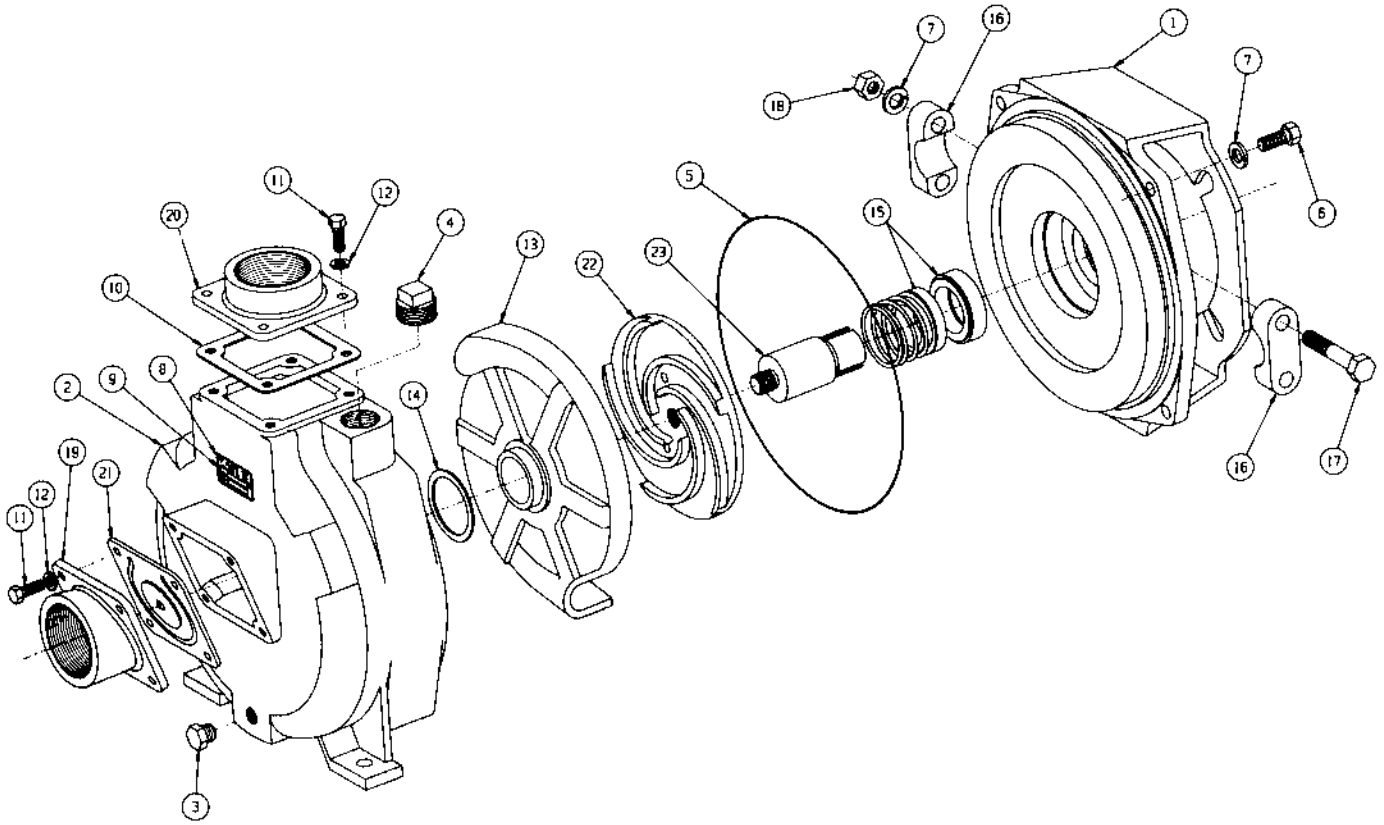

MP PUMPS SERVICE PARTS LIST

- Self Priming
- Engine Mounting
- Pedestal
- Electric Motor

HHLF 1 1/2" x 1 1/2" Pipe Size
2" x 2" Pipe Size

ITEM	CAST IRON	BRONZE	DESCRIPTION	QTY.	ITEM	CAST IRON	BRONZE	DESCRIPTION	QTY.
ADAPTER					CLAMP				
1	28824	29057	ADAPTER - 184TC	1	23039			CLAMP ASS'Y	1
1	29092	29093	ADAPTER - PED/ENG	1	7	21266		LOCKWASHER - S.S. - 3/8"	2
HOUSING					16	22356		CLAMP	2
2	28818	29051	HOUSING	1	17	21269		CAPSCREW - S.S. - 3/8"-16	2
3	21267		PIPE PLUG - S.S. - 1/4" NPT	1	18	21268		HEXNUT - S.S. - 3/8"	2
4	41483		PIPE PLUG - 1" NPT	1	FLANGE				
5	28907		O-RING - VITON	1	19	22263	22262	INLET - 1 1/2"	1
6	21259		CAPSCREW - S.S. - 3/8"-16	4	19	22387	22386	INLET - 2"	1
7	21266		LOCKWASHER - S.S. - 3/8"	4	20	22266	22265	OUTLET - 1 1/2"	1
8	21183		NAME PLATE	1	20	22311	22310	OUTLET - 2"	1
9	21122		DRIVE SCREW	2	FLAPPER - SUCTION CHECK VALVE				
10	22256		GASKET - OUTLET FLANGE - BUNA	1	21	23022		FLAPPER ASS'Y - BUNA	1
11	21242		CAPSCREW - S.S. - 5/16"-18	8	21	26097		FLAPPER ASS'Y - EPDM - OPT.	1
12	21238		LOCKWASHER - S.S. - 5/16"	8	IMPELLER				
VOLUTE					22	28822	29055	IMPELLER	1
13	28820	29053	VOLUTE repl by 33453	1	23	28825		DRIVE SLEEVE - S.S. - PED/ENG	1
14	28908		GASKET - VITON	1	23	28826		DRIVE SLEEVE - S.S. - 184TC	1
SEAL									
15	29533		SEAL ASS'Y - 1.50" DIA. SHAFT	1					